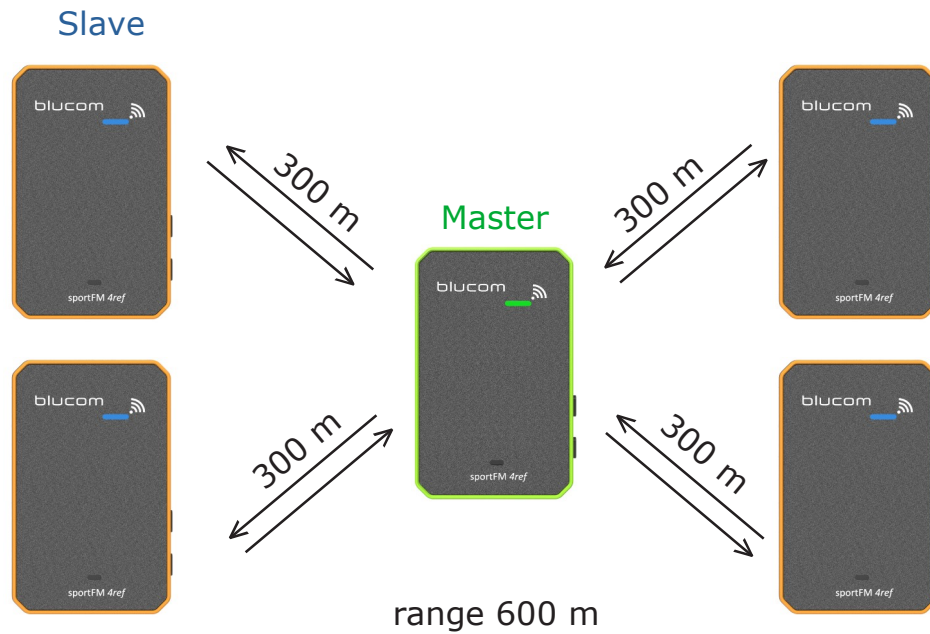

Global non-licensed frequency band

sportFM 4ref plus

TECHNICAL DETAILS

Number of users	2 to 5 full duplex
Range.....	Up to 300m (600m*) depending on conditions
Chanel.....	10 CH Europe, 5 CH USA - auto selection
Batteries life	12 to 16 h depending on the configuration
Batteries.....	Li-ion 3.7V rechargeable
Battery charge time	3 hours
Frequency	1880-1890 MHz DECT Europe, 1920-1925 MHz USA
RF Power.....	250mW
Weight	55g
Dimensions.....	72 x 48 x 12 mm
Operating temperature.....	-10/+50°C
ETSI Europa Declaration of Conformity	
Compliance to the following 	
Emissions EN 301-406	
Immunity EN 301-489	

Certified

CE-Europe
FCC-USA
IC-Canada

BL72 Headset

BL72PTT Headset with microphone switch

sportFM 4ref plus

Theory of Operation and range.

The master unit communicates with the all paired (1 to 4) slaves.

Standard use by football referees.