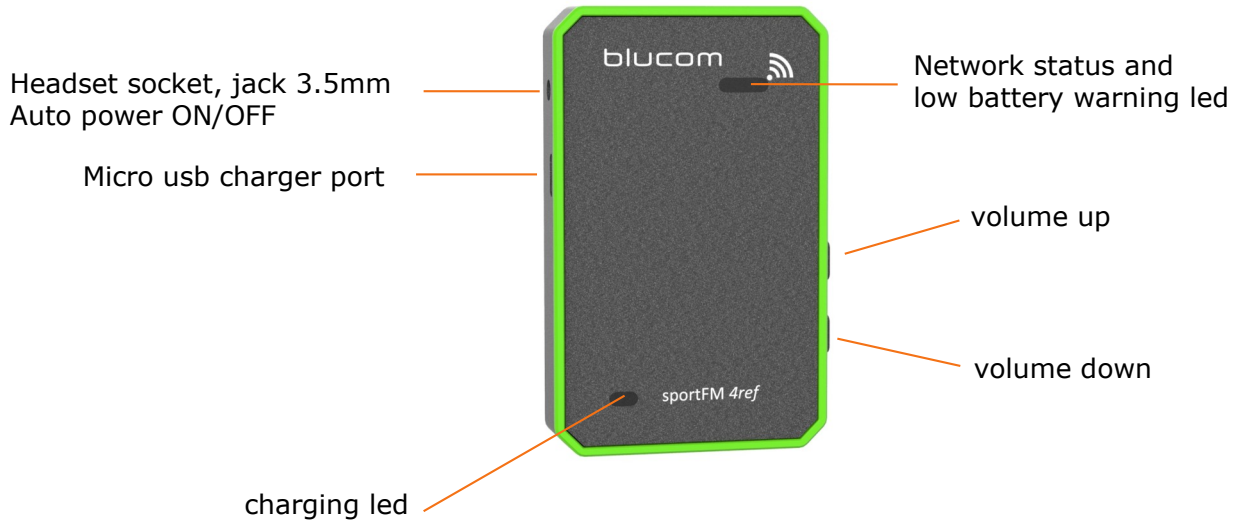

The [sportFM 4ref plus](#) model is designed specially for all sport referees.

It is also available with an optional microphone mute button.

Easy to use - auto turn ON/OFF

Small size and weight

Provides high-security communication

Global non-licensed frequency band

sportFM 4ref plus

TECHNICAL DETAILS

Number of users	2 to 5 full duplex
Range.....	Up to 300m (600m*) depending on conditions
Chanel.....	10 CH Europe, 5 CH USA - auto selection
Batteries life	12 to 16 h depending on the configuration
Batteries.....	Li-ion 3.7V rechargeable
Battery charge time	3 hours
Frequency	1880-1890 MHz DECT Europe, 1920-1925 MHz USA
RF Power.....	250mW
Weight	55g
Dimensions.....	72 x 48 x 12 mm
Operating temperature.....	-10/+50°C
ETSI Europa Declaration of Conformity	
Compliance to the following 	
Emissions EN 301-406	
Immunity EN 301-489	