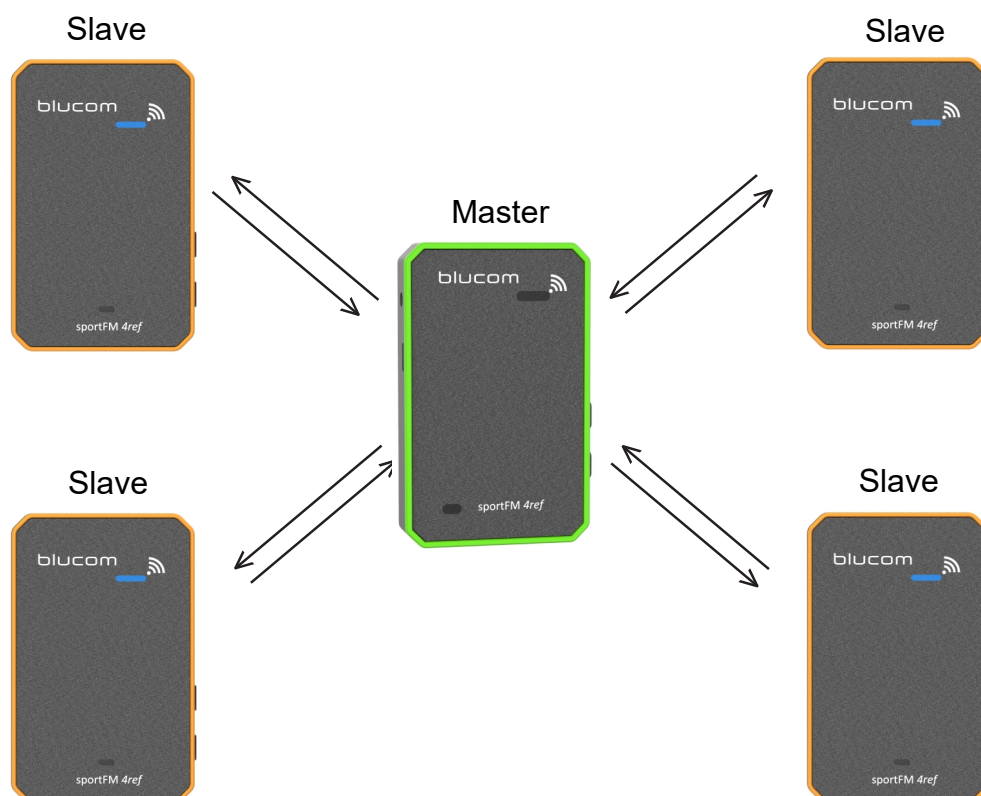

SportFM 4ref plus radio communication system

STRENGTHS

- Full duplex continuous audio communication.
- Hands-free talk and listen with nothing to press.

Theory of Operation

Only the master communicates with the paired (1 to 4) slaves.
 For faster network connections always first turn on the master (green).

TECHNICAL DETAILS

Number of users	2 to 5 full duplex
Range.....	Up to 300m
Chanel.....	10 (Europe)
Batteries life	Up to 8 hours *
Batteries.....	Li-ion 3.7V rechargeable
Frequency	1880-1890 MHz (Europe)
RF Power.....	250mW
Weight	55g (including battery)
Dimensions.....	72 x 48 x 10
Operating temperature.....	-10/+50°C
Standards.....	Europe: EN 300-220 / EN 301-357