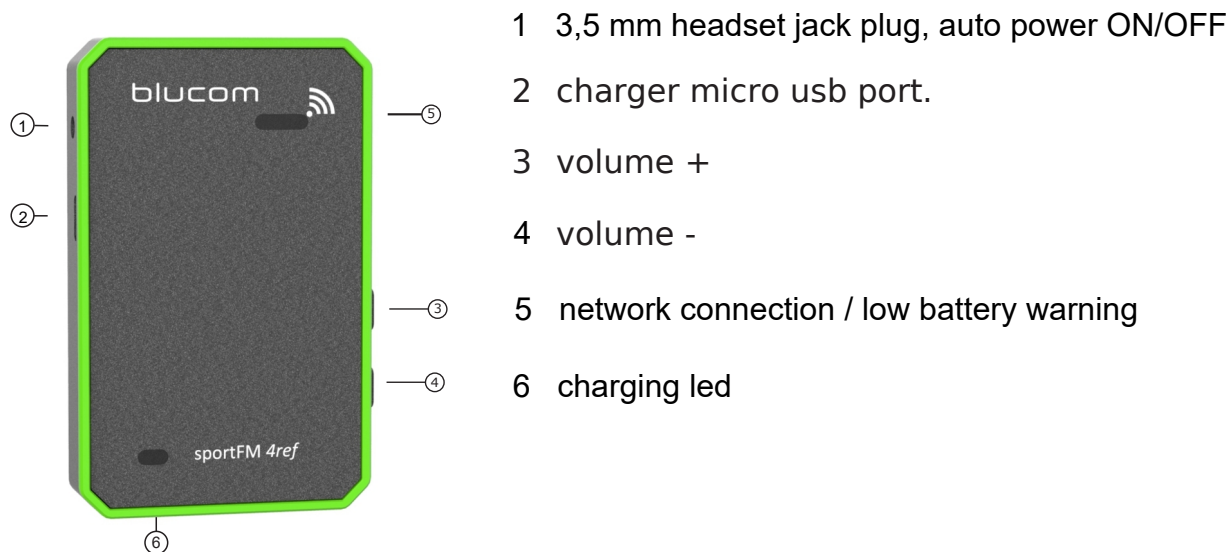

SportFM 4ref plus radio communication system

STRENGTHS

- Full duplex continuous audio communication.
- Hands-free talk and listen with nothing to press.

Theory of Operation

Only the master communicates with the paired (1 to 4) slaves.
 For faster network connections always first turn on the master (green).

TECHNICAL DETAILS

Number of users	2 to 5 full duplex
Range.....	Up to 300m
Chanel.....	10 (Europe)
Batteries life	Up to 8 hours *
Batteries.....	Li-ion 3.7V rechargeable
Frequency	1880-1890 MHz (Europe)
RF Power.....	250mW
Weight	55g (including battery)
Dimensions.....	72 x 48 x 10
Operating temperature.....	-10/+50°C
Standards.....	Europe: EN 300-220 / EN 301-357