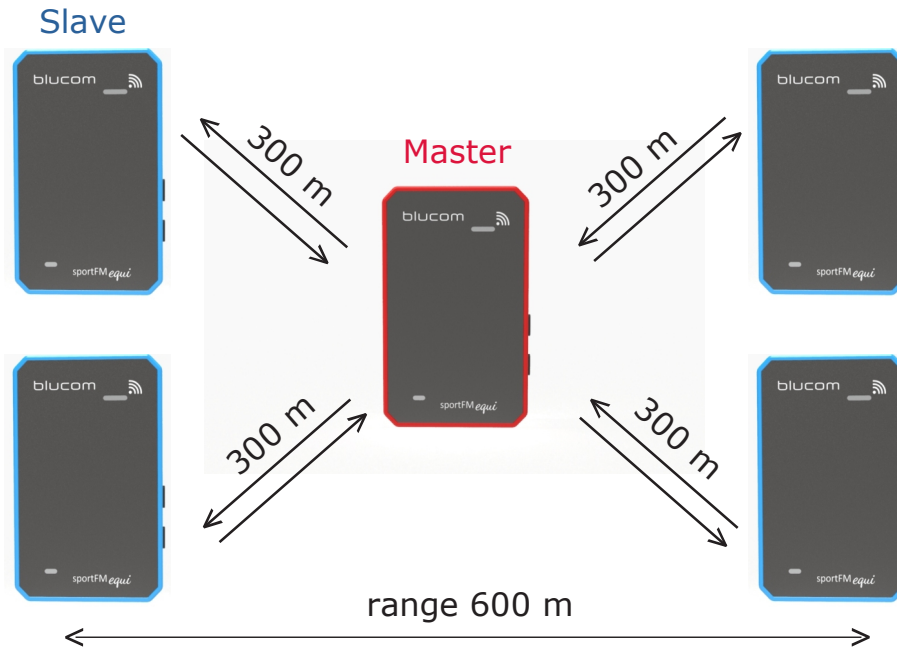

sportFM equi

Theory of operation and range.

The master unit communicates with the all paired (1 to 4) slaves.