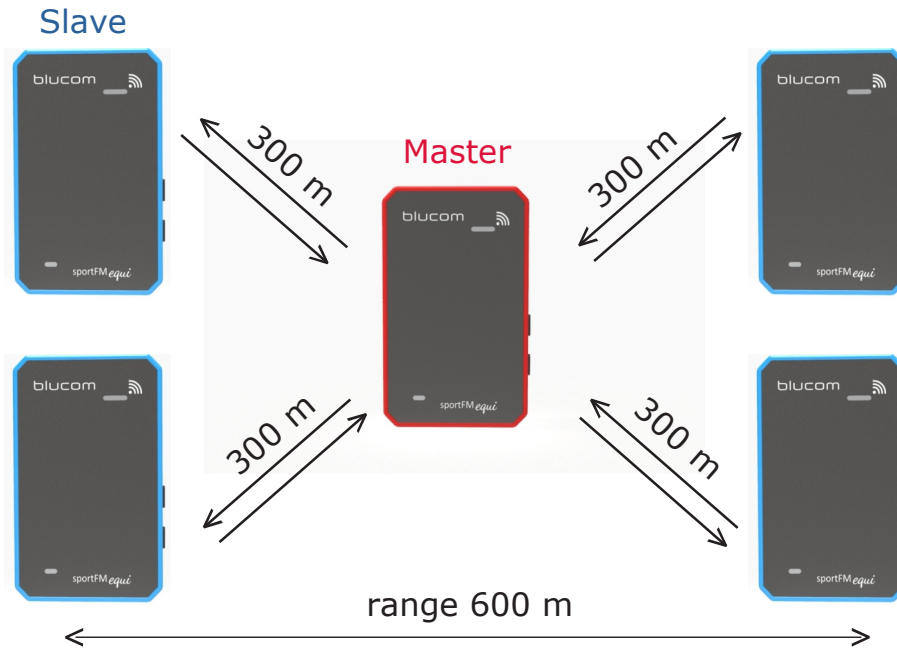

Technical Specifications

Number of users	2 to 5 full duplex
Range.....	Up to 300m (600m*) depending on conditions
Frequency	1880-1890 MHz DECT Europe, 1920-1925 MHz USA
Batteries life	10 to 16 h depending on the configuration
Batteries.....	Li-ion 3.7V rechargeable
Battery charge time	3 hours
Weight	55g
Dimensions.....	73 x 46 x 13 mm
Operating temperature.....	-10/+50°C

Certified

CE - Europe

FFC-USA

IC-Canada

BL72PTT Headset
microphone switch

sportFM equi

Theory of operation and range.

The master unit communicates with the all paired (1 to 4) slaves.